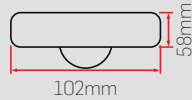

## IR

Motion Sensor

**EM10-360S**

Max. Power	Time Set	Detec. Distance	Mounting Height
1000W	15s-15m	360° 1-6m	2,2-4m

**FEATURES**  
 Motion detection with infrared sensor  
 Time set  
 Detection sensitivity set  
 Night-Day Set

**EM10-360V**

Max. Power	Time Set	Detec. Distance	Mounting Height
1000W	10s-30m	360° 1-20m	2,2-6m

**FEATURES**  
 Detection with infrared sensor  
 Time set  
 Detection sensitivity set  
 Night-Day Set

**EM10-360R**

Max. Power	Time Set	Detec. Distance	Mounting Height
300W	10s-12m	360° 1-6m	2,2-4m

**FEATURES**  
 Motion detection with infrared sensor  
 Time set  
 Detection sensitivity set  
 Night-Day Set

**EM10-180W**

Max. Power	Time Set	Detec. Distance	Mounting Height
400W	10s-15m	180° 1-12m	1,8-2,5m

**FEATURES**  
 Motion detection with infrared sensor  
 Time set  
 Detection sensitivity set  
 Night-Day Set