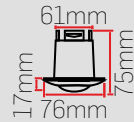

## IR

Motion Sensor

**EM10-360S**

Max. Power	Time Set	Detec. Distance	Mounting Height
1000W	15s-15m	360° 1-6m	2,2-4m

**FEATURES**  
 Motion detection with infrared sensor  
 Time set  
 Detection sensitivity set  
 Night-Day Set

**EM10-360V**

Max. Power	Time Set	Detec. Distance	Mounting Height
1000W	10s-30m	360° 1-20m	2,2-6m

**FEATURES**  
 Detection with infrared sensor  
 Time set  
 Detection sensitivity set  
 Night-Day Set

**EM10-360R**

Max. Power	Time Set	Detec. Distance	Mounting Height
300W	10s-12m	360° 1-6m	2,2-4m

**FEATURES**  
 Motion detection with infrared sensor  
 Time set  
 Detection sensitivity set  
 Night-Day Set

**EM10-180W**

Max. Power	Time Set	Detec. Distance	Mounting Height
400W	10s-15m	180° 1-12m	1,8-2,5m

**FEATURES**  
 Motion detection with infrared sensor  
 Time set  
 Detection sensitivity set  
 Night-Day Set